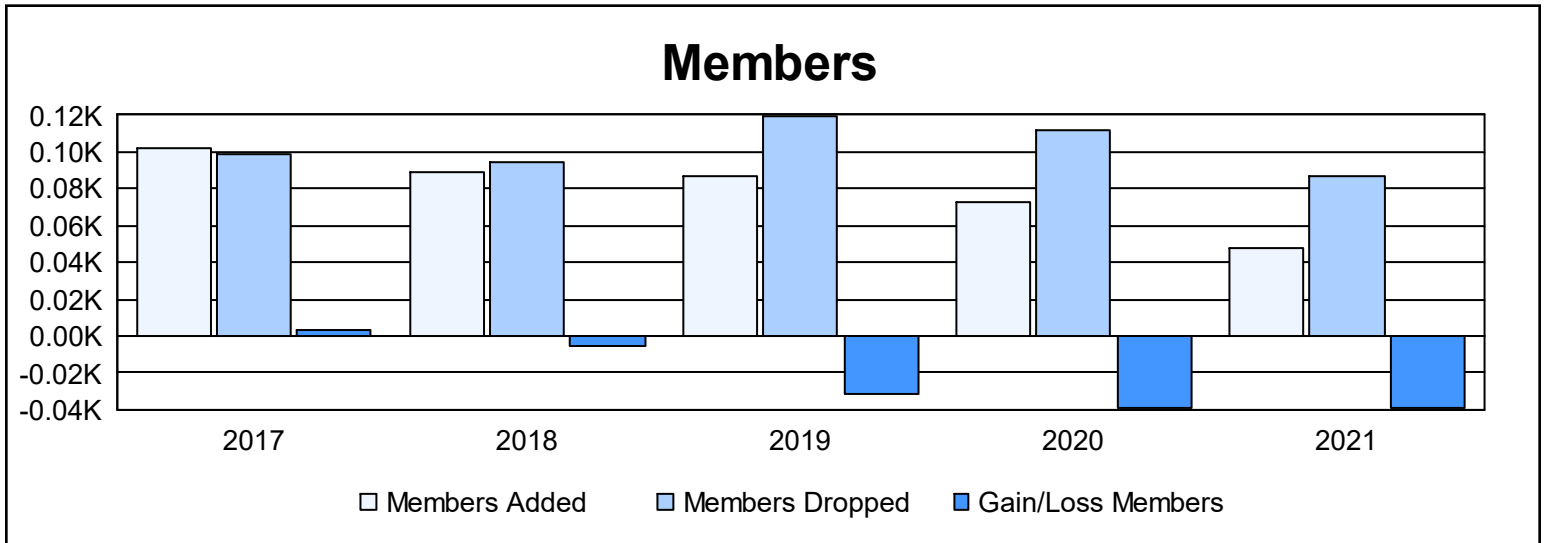

Year	New Clubs	Dropped Clubs	Gain/ Loss Clubs	New Members	Charter Members	Reinstate Members	Transfer Members	Total Member Added	Total Members Dropped	Gain/ Loss Members
2016-2017	1	0	1	73	22	1	6	102	99	3
2017-2018	0	0	0	78	0	3	8	89	94	-5
2018-2019	0	1	-1	78	0	2	7	87	119	-32
2019-2020	0	1	-1	70	0	1	2	73	112	-39
2020-2021	0	1	-1	40	0	2	6	48	87	-39
<b>Average</b>	<b>0</b>	<b>1</b>	<b>0</b>	<b>68</b>	<b>4</b>	<b>2</b>	<b>6</b>	<b>80</b>	<b>102</b>	<b>-22</b>

### Membership Composition June 2021 Cumulative