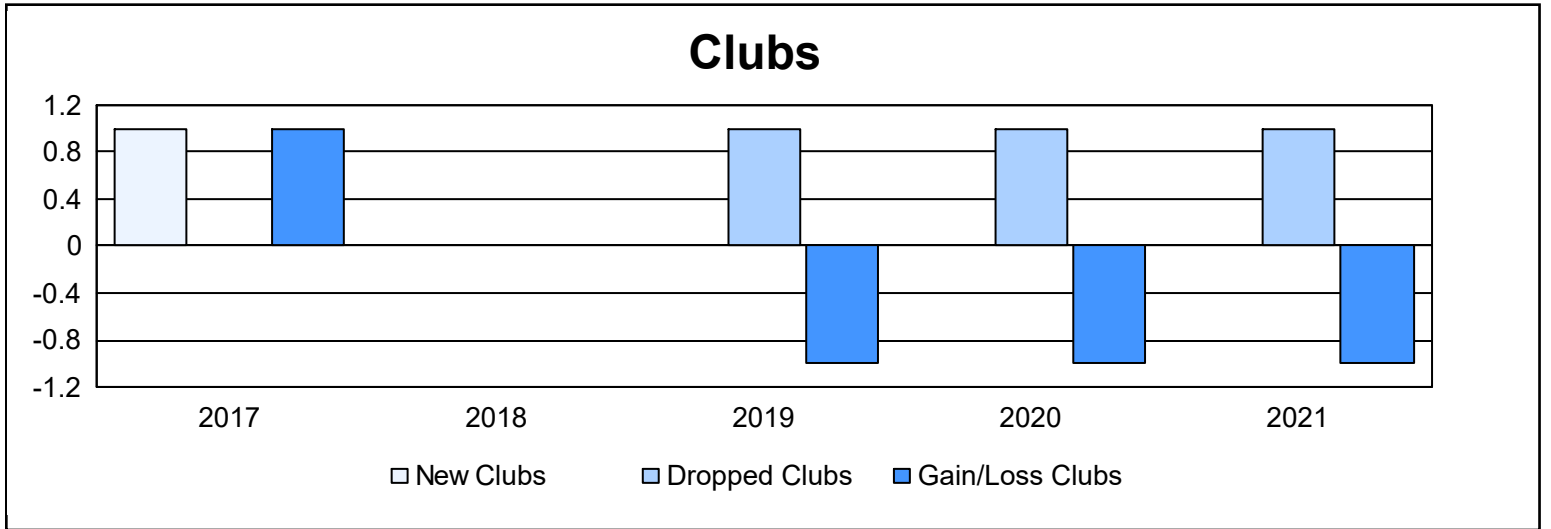

Year	New Clubs	Dropped Clubs	Gain/ Loss Clubs	New Members	Charter Members	Reinstate Members	Transfer Members	Total Member Added	Total Members Dropped	Gain/ Loss Members
2016-2017	1	0	1	73	22	1	6	102	99	3
2017-2018	0	0	0	78	0	3	8	89	94	-5
2018-2019	0	1	-1	78	0	2	7	87	119	-32
2019-2020	0	1	-1	70	0	1	2	73	112	-39
2020-2021	0	1	-1	40	0	2	6	48	87	-39
<b>Average</b>	<b>0</b>	<b>1</b>	<b>0</b>	<b>68</b>	<b>4</b>	<b>2</b>	<b>6</b>	<b>80</b>	<b>102</b>	<b>-22</b>

### Membership Composition June 2021 Cumulative